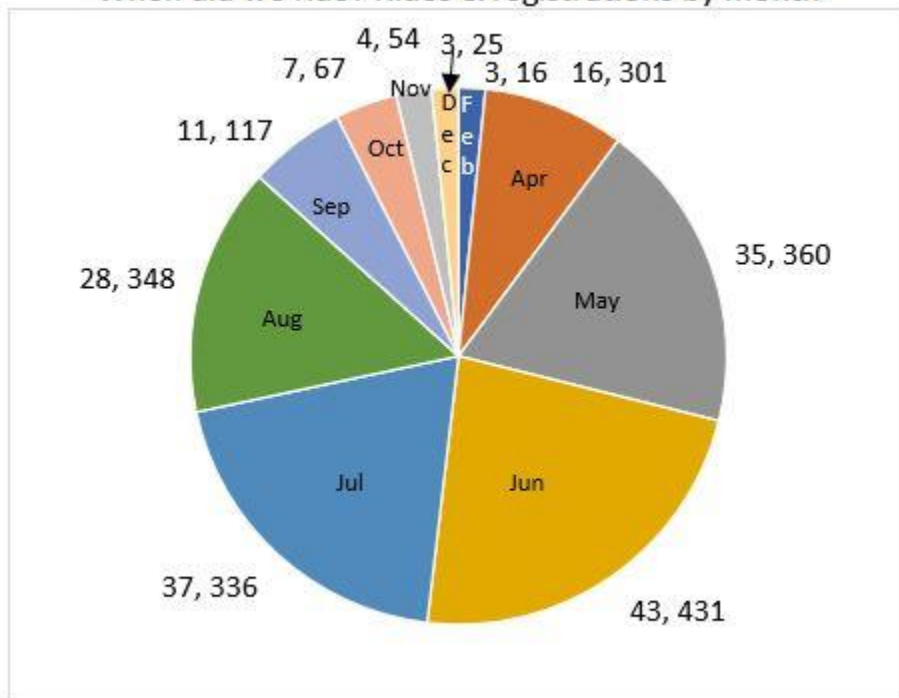

When do we do what?

Number of Events/Rides and Registrations by Month

Month	# events	event reg	# rides/walks	ride/walk reg	avg reg per ride/walk
Feb	6	115	3	16	5.3
Apr	16	301	16	301	18.8
May	35	360	35	360	10.3
Jun	44	440	43	431	10.0
Jul	37	336	37	336	9.1
Aug	29	399	28	348	12.4
Sep	11	117	11	117	10.6
Oct	7	67	7	67	9.6
Nov	5	94	4	54	13.5
Dec	3	25	3	25	8.3
Total	193	2254	187	2055	11.0

When did we ride? Rides & registrations by month